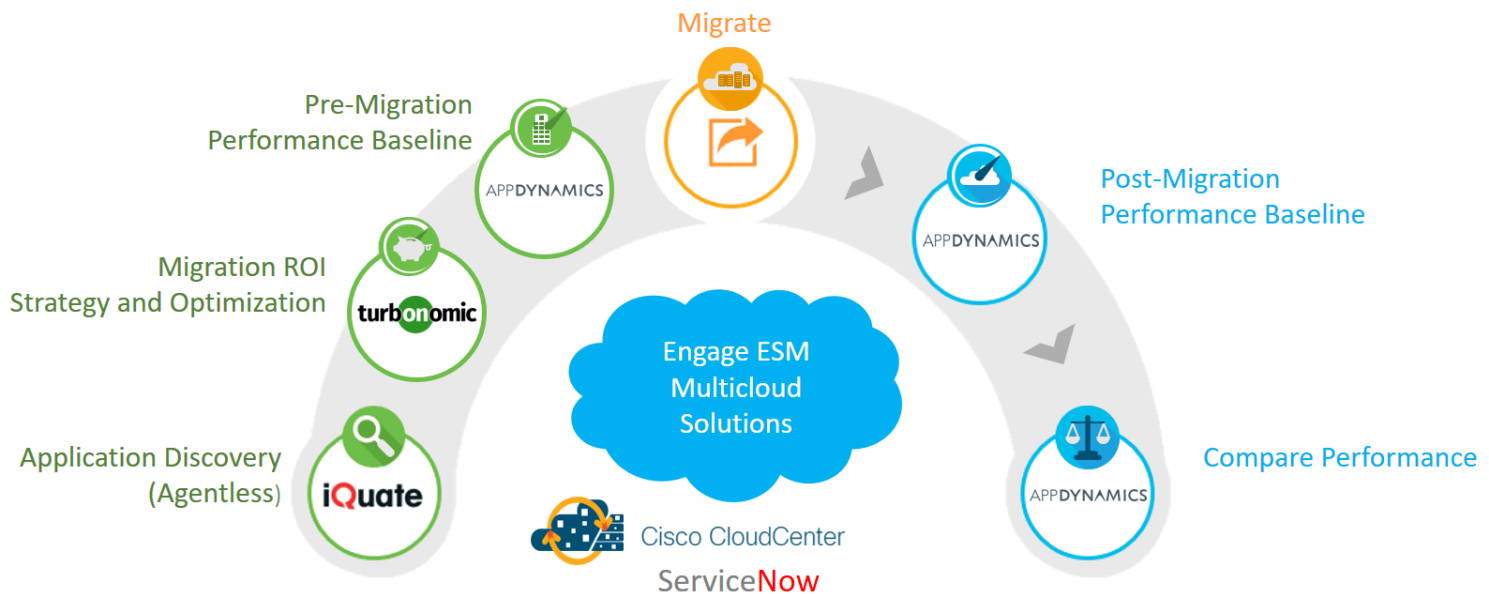

## Multicloud Migration and Management

Discover, optimize, and create faster ROI

Deliver greater business value and more control with Multicloud and Cisco CloudCenter solutions from Engage ESM. Get the Multicloud advantage to enable:

1. Agentless application and infrastructure discovery of current ageing and unsupported applications
2. Cost optimization of existing and target cloud environments, including auto creation of supporting migration ROI data
3. Governance and cost visibility supporting secure agnostic workload placement, including out-of-the-box integration with ServiceNow
4. Fixing of application issues quickly during migration, and prove end state performance using AppDynamic's line of code level analysis

## Take our Business Cloud Advisor (BCA) Survey

Assess your cloud maturity against industry peers and receive your bespoke IDC report

Accelerate your Multicloud journey by taking advantage of industry best practice to achieve greater business impact. Complete our [Cisco BCA assessment](#) or watch the integration demos to enter the iPhone X prize draw.